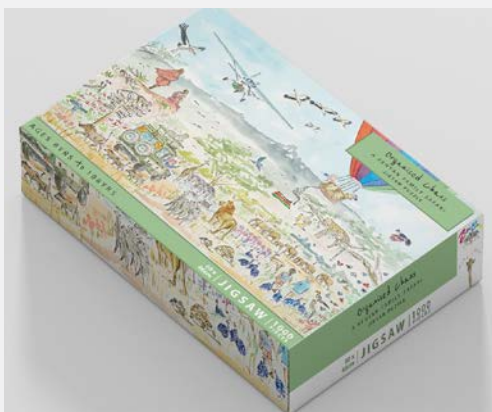

TALLCHIN FAMILY PUZZLE

Jigsaw puzzle, 300 pcs. Hand painted by renowned & enormously talented artist & illustrator Philip Shaw of Tallchin Illustrations.

PRICING

- ☐ KSHS 1850/- PER SET
- ☐ KSHS 1550/- 11-50 SETS
- ☐ KSHS 1250/- 51+ SETS