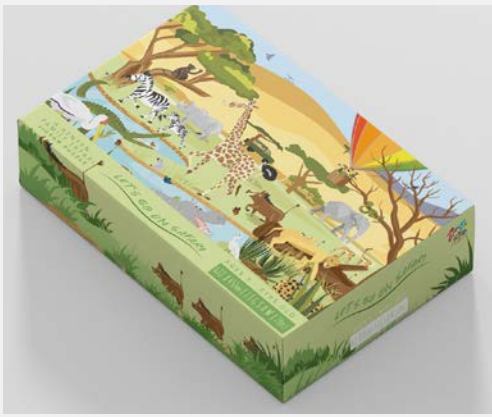

## AFRICAN DONKEY CARD GAME

An African wildlife version of the family favourite card game Donkey or Old Maid. For ages 3-103yrs, this game will keep you entertained.

### PRICING

- KSHS 1,150/- PER SET
- KSHS 1050/- 11-50 SETS
- KSHS 850/- 51+ SETS

### LET'S GO ON SAFARI JIGSAW PUZZLE

70 pcs. Perfect for kids 3-8yrs old.  
A fun safari scene for littluns, by Kenyan designer/illustrator Samantha McLellan.