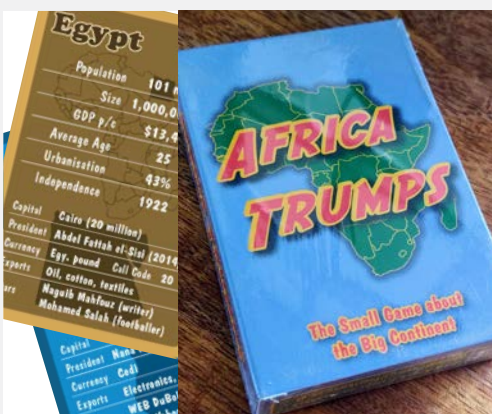

AFRICA TRUMPS

This fun & educational card game allows you to compare the vital statistics of each African country while playing against friends. With easy to follow rules, discover the true size of Africa.

PRICING

- ☐ KSHS 1150/- PER SET