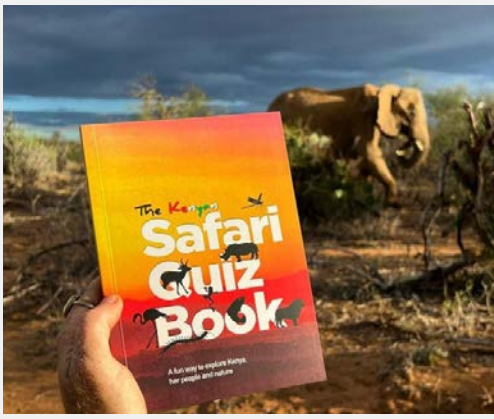

THE KENYAN SAFARI QUIZ BOOK - IAN LEKKIE

PRICING

A fun way to explore Kenya her people and nature.
Over 1000 questions to keep you engaged and buzzing with wild knowledge.

- ☐ KSHS 3000/- PER COPY
- ☐ KSHS 2350/- 11-50 COPIES
- ☐ KSHS 2000/- 51+ COPIES

ALL PRICES INCLUDE 16% VAT

TO ORDER

orders@zizibow.com

www.zizibow.com

DELIVERY

FREE DELIVERY IN NAIROBI FOR 11 ITEMS OR OVER
WE WILL ORGANIZE ALL OTHER DELIVERY AT COST PRICE

GIFT THEM, OR KEEP THEM
SELL THEM FOR YOURSELF;)