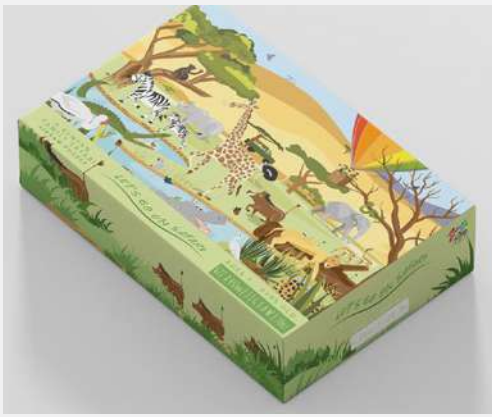

## AFRICAN DONKEY CARD GAME

An African wildlife version of the family favourite card game Donkey or Old Maid. For ages 3-103yrs, this game will keep you entertained.

### PRICING

- KSHS 1,150/- PER SET
- KSHS 1050/- 11-50 SETS
- KSHS 850/- 51+ SETS

### LET'S GO ON SAFARI JIGSAW PUZZLE

70 pcs. Perfect for kids 3-8yrs old.  
A fun safari scene for littluns, by Kenyan designer/illustrator Samantha McLellan.