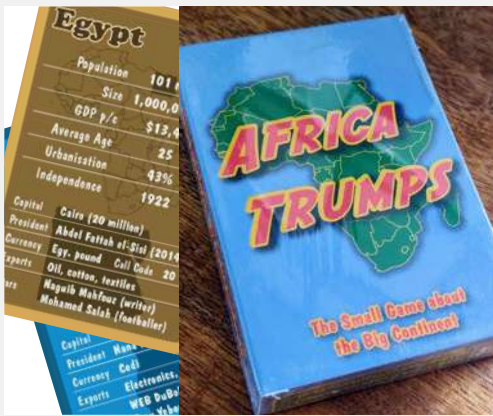

AFRICA TRUMPS

PRICING

This fun & educational card game allows you to compare the vital statistics of each African country while playing against friends. With easy to follow rules, discover the true size of Africa.

- ☐ KSHS 1150/- PER SET