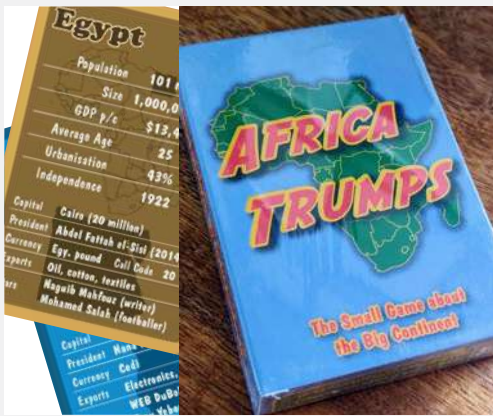

PRICING

- KSHS 3000/- PER MUG
- KSHS 2500/- 20+ MUGS
- ** EACH FEATURED PLACE COMES IN 1 COLOUR

**NEW
IN** ★

THEMED WORD POSTERS

These unframed posters come alive with vibrant colours, playful words and sayings which capture the essence of Nairobi, Watamu or Kenya.

PRICING

- KSHS 750/- PER POSTER (UNFRAMED)
- ** EACH FEATURED PLACE COMES IN 1 COLOUR

AUTHENTIC RAINBOW ZEBRA SNAPBACK TRUCKER CAP

PRICING

The Yupoong Snapback reputation gives the cap a seal of quality. Though it's a little bit more expensive, these caps are a superior quality and will last longer, and perform better.

- KSHS 5500/- PER CAP
- KSHS 4500/- 11+ CAPS

** AVAILABLE IN TWO COLOUR CAMOS - WHITE & BLACK

AFRICA TRUMPS

PRICING

This fun & educational card game allows you to compare the vital statistics of each African country while playing against friends. With easy to follow rules, discover the true size of Africa.