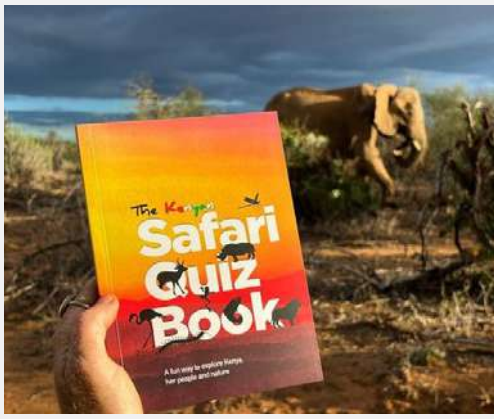

THE KENYAN SAFARI QUIZ BOOK - IAN LEKKIE

PRICING

A fun way to explore Kenya her people and nature.
Over 1000 questions to keep you engaged and buzzing with wild knowledge.

- ☐ KSHS 3000/- PER COPY
- ☐ KSHS 2350/- 11-50 COPIES
- ☐ KSHS 2000/- 51+ COPIES