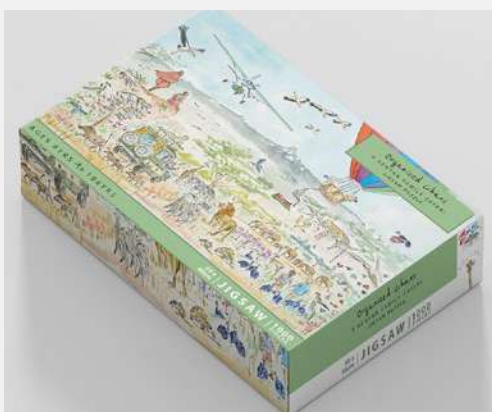

TALLCHIN FAMILY PUZZLE

Jigsaw puzzle, 300 pcs. Hand painted by renowned & enormously talented artist & illustrator Philip Shaw of Tallchin Illustrations.

PRICING

- ☐ KSHS 1850/- PER SET
- ☐ KSHS 1550/- 11-50 SETS
- ☐ KSHS 1250/- 51+ SETS