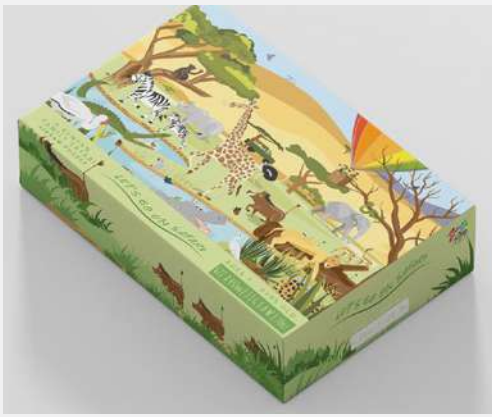

A great way to learn on on the go.
For children 5-18 yrs old.

PRICING

- KSHS 1250/- PER COPY
- KSHS 1000/- 11-50 COPIES
- KSHS 880/- 51+ COPIES

AFRICAN DONKEY CARD GAME

An African wildlife version of the family favourite card game Donkey or Old Maid. For ages 3-103yrs, this game will keep you entertained.

PRICING

- KSHS 1,150/- PER SET
- KSHS 1050/- 11-50 SETS
- KSHS 850/- 51+ SETS

TALLCHIN FAMILY PUZZLE

Jigsaw puzzle, 300 pcs. Hand painted by renowned & enormously talented artist & illustrator Philip Shaw of Tallchin Illustrations.

PRICING

- KSHS 1850/- PER SET
- KSHS 1550/- 11-50 SETS
- KSHS 1250/- 51+ SETS

LET'S GO ON SAFARI JIGSAW PUZZLE

70 pcs. Perfect for kids 3-8yrs old.
A fun safari scene for littluns, by Kenyan designer/illustrator Samantha McLellan.

PRICING

- KSHS 1850/- PER SET
- KSHS 1550/- 11-50 SETS
- KSHS 1250/- 51+ SETS

SAFARI ON THE SAVANNAH JIGSAW PUZZLE

300 pcs. An engaging & detailed safari scene. Perfect for an afternoon of fun for the whole family, by Kenyan designer/illustrator Samantha McLellan.